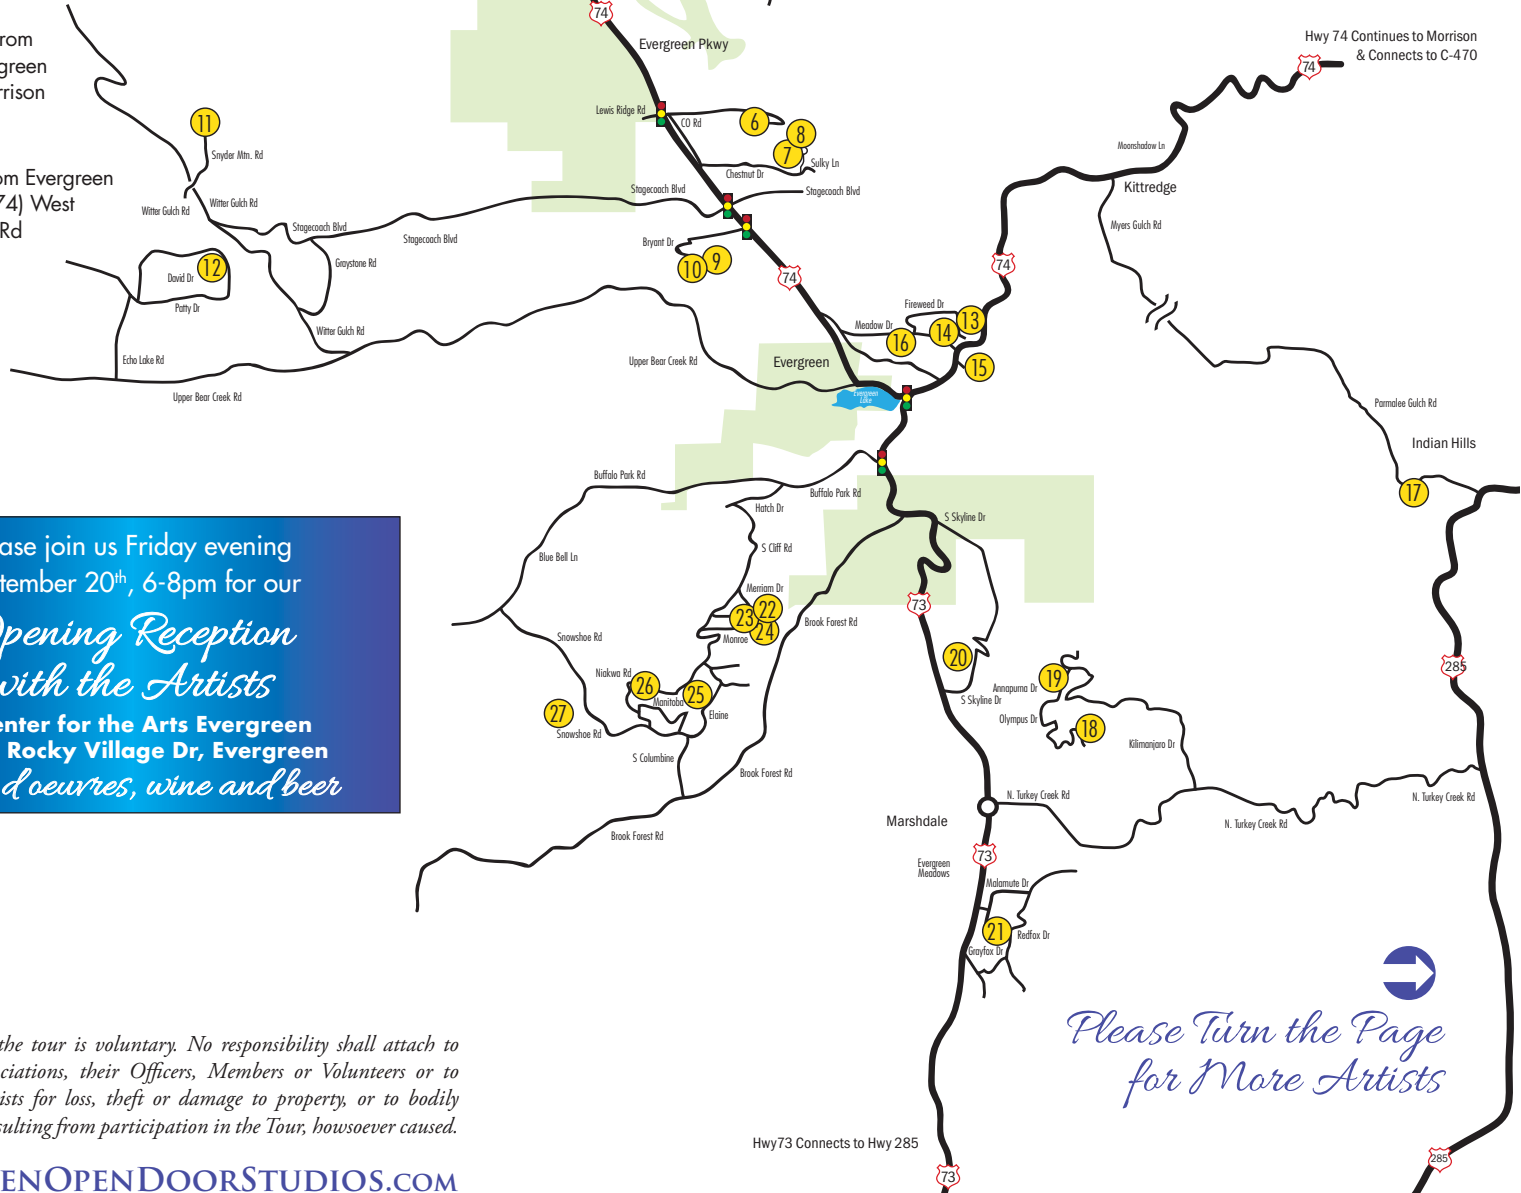

Artists of Evergreen OPEN DOOR STUDIOS

Map	Artist
1	Jane Christie
2	Paul Thisted
3	Joe Glasmire
4	Carmen Donowho
5	Jessica Loving
6	Amy Love, Todd Lederman
7	Jeannette Stutzman
8	Crista Reid
9	Janet Rundquist
10	Matt Robertson
11	Wendi Richardson
12	Gia Nold
13	Patti Gill
14	Susan Wechsler
15	Margo Carter
16	Laura Mehmert
17	Pixie Glore-Morris
18	Gretchen Borgelt
19	Julie Leidel
20	Roger Ambrosier
21	Sarah St. George
22	Michelle Manquen
23	Micheline Berkey
24	Christina Oddo
25	Robyn Thayer
26	Carlene Holtz
27	Nikki Miles

DISTANCES & TRAVEL TIMES:

It is 7 1/2 miles from I-7 to Downtown Evergreen
(12 minutes)

It is 9 miles from Downtown Evergreen to Hwy 285 in Conifer
(16 minutes)

It is 12.4 miles from
Downtown Evergreen
to C-470 at Morrison
(21 minutes)

It is 4.2 miles from Evergreen
Parkway (Hwy 74) West
to Witter Gulch Rd
(9 minutes)

**GPS is the Best Tool &
Our Signage Will Help You
Along The Route!**

Please join us Friday evening
September 20th, 6-8pm for our
*Opening Reception
with the Artists*
at Center for the Arts Evergreen
31880 Rocky Village Dr, Evergreen
Hors d'oeuvres, wine and beer

Participation in the tour is voluntary. No responsibility shall attach to the involved associations, their Officers, Members or Volunteers or to Participating Artists for loss, theft or damage to property, or to bodily injury or death resulting from participation in the Tour, howsoever caused.