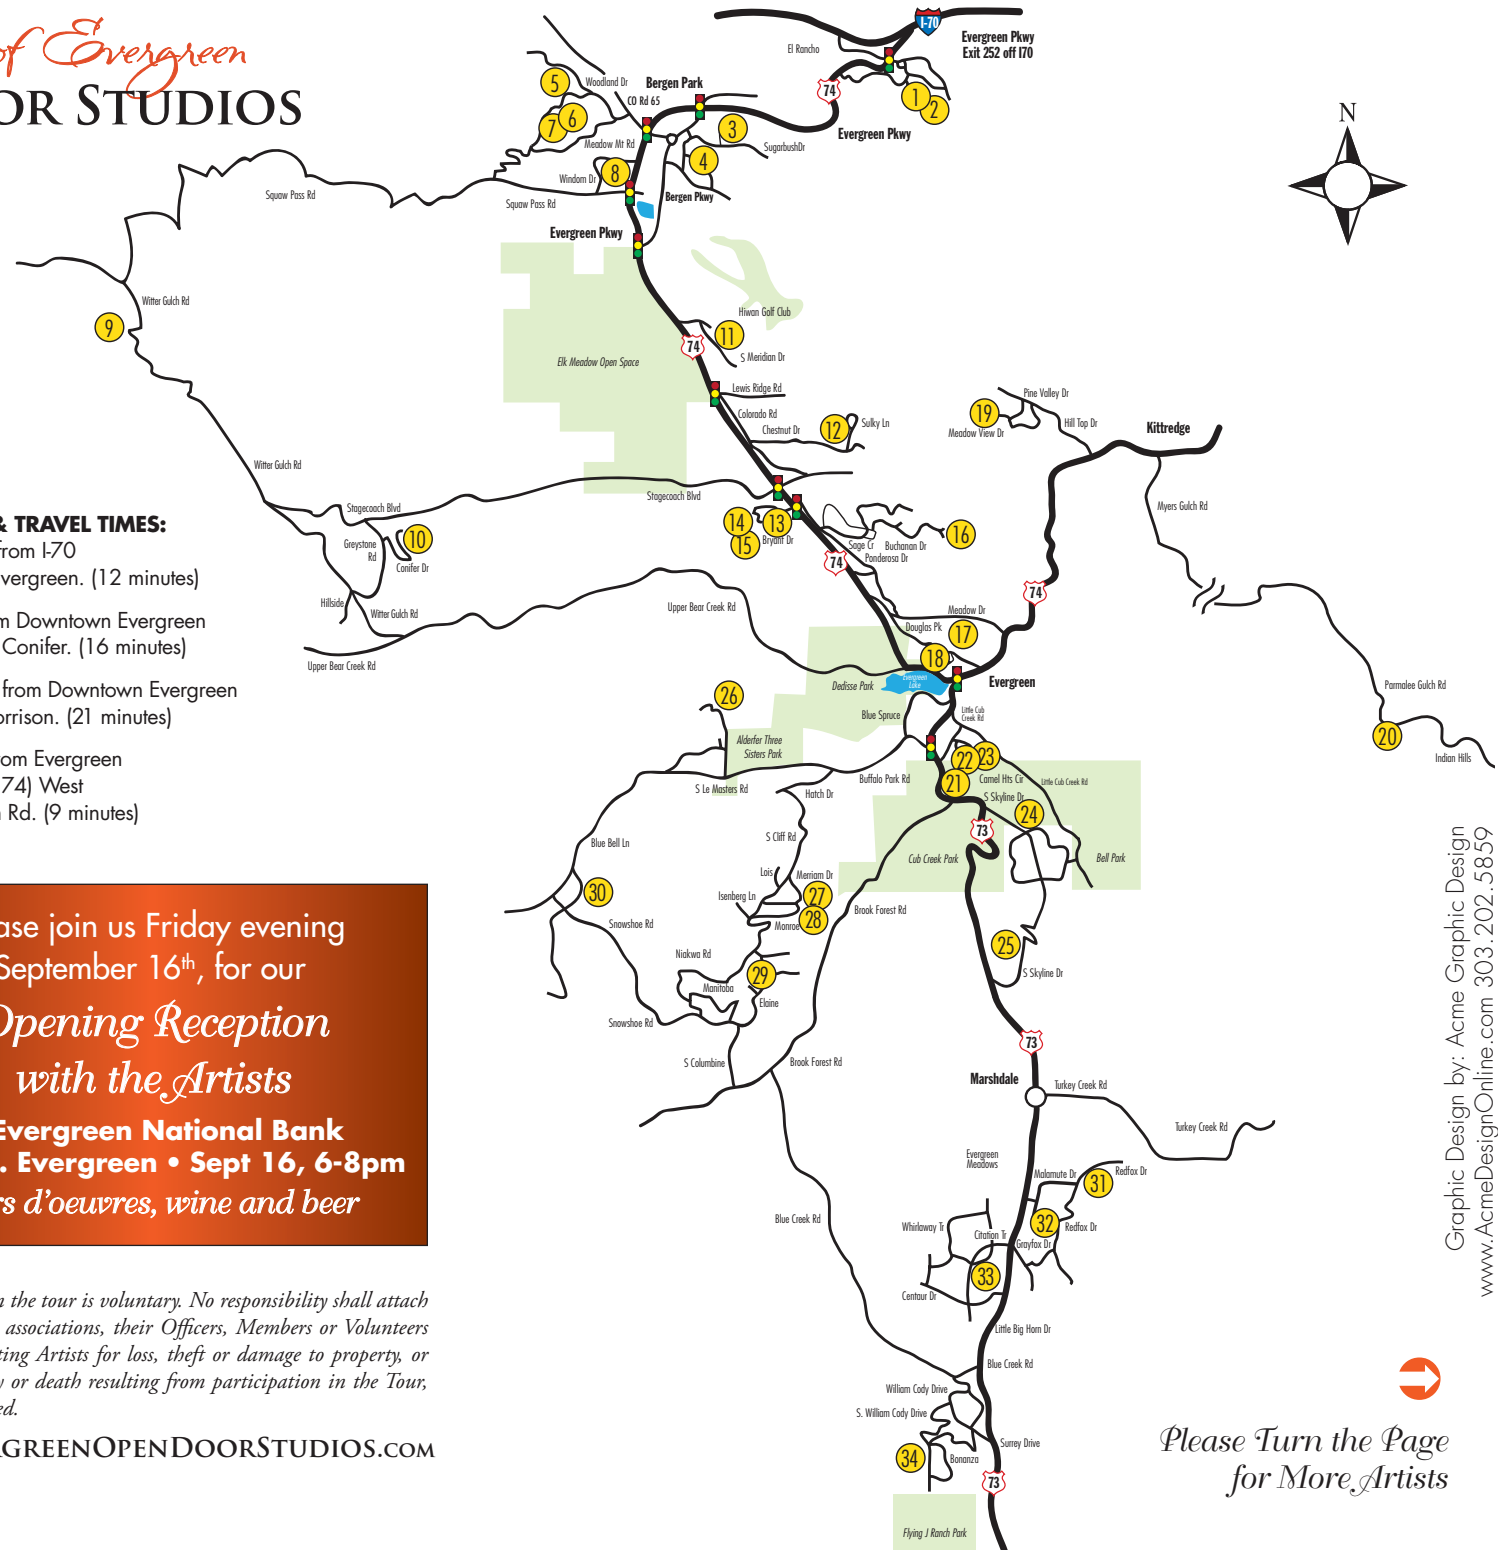

Map	Artist
1	Jane Christie
2	Gale Gatto
3	Paul Thisted
4	Judith Brunko
5	Beverly Endsley
6	Debbie Jagers
7	Debbie Kerr
8	Marin Dobson
9	JJ Hawks
10	Beth Riser
11	Ann Simpson
12	Jeannette Stutzman
13	Katy Moses
14	Patti Semler
15	Janet Rundquist
16	Lee Wolff
17	Laura Mehmert
18	Casey Morse
19	John Scott
20	Pixie Glore
21	Marcia Robinson-Rouse
22	Melanie Warsinske
23	Diana Begner
24	Sally Davidson-Marovich
25	Roger Ambrosier
26	Richard Cooper
27	Michelle Manquen
28	Michelene Berkey
29	Robyn Thayer
30	Erlene Irwin
31	Joy Commons
32	Sarah St George
33	Nancy Larner
34	Barb & Tom Adkins

DISTANCES & TRAVEL TIMES:

It is 7 ½ miles from I-70 to Downtown Evergreen. (12 minutes)

It is 9 miles from Downtown Evergreen to Hwy 285 in Conifer. (16 minutes)

It is 12.4 miles from Downtown Evergreen to C-470 at Morrison. (21 minutes)

It is 4.2 miles from Evergreen Parkway (Hwy 74) West to Witter Gulch Rd. (9 minutes)

Please join us Friday evening
September 16th, for our
Opening Reception
with the Artists
at Evergreen National Bank
Main St. Evergreen • Sept 16, 6-8pm
Hors d'oeuvres, wine and beer

Participation in the tour is voluntary. No responsibility shall attach to the involved associations, their Officers, Members or Volunteers or to Participating Artists for loss, theft or damage to property, or to bodily injury or death resulting from participation in the Tour, howsoever caused.

www.EVERGREENOPENDOORSTUDIOS.COM

Graphic Design by: Acme Graphic Design
www.AcmeDesignOnline.com 303.202.5859

Please Turn the Page
for More Artists