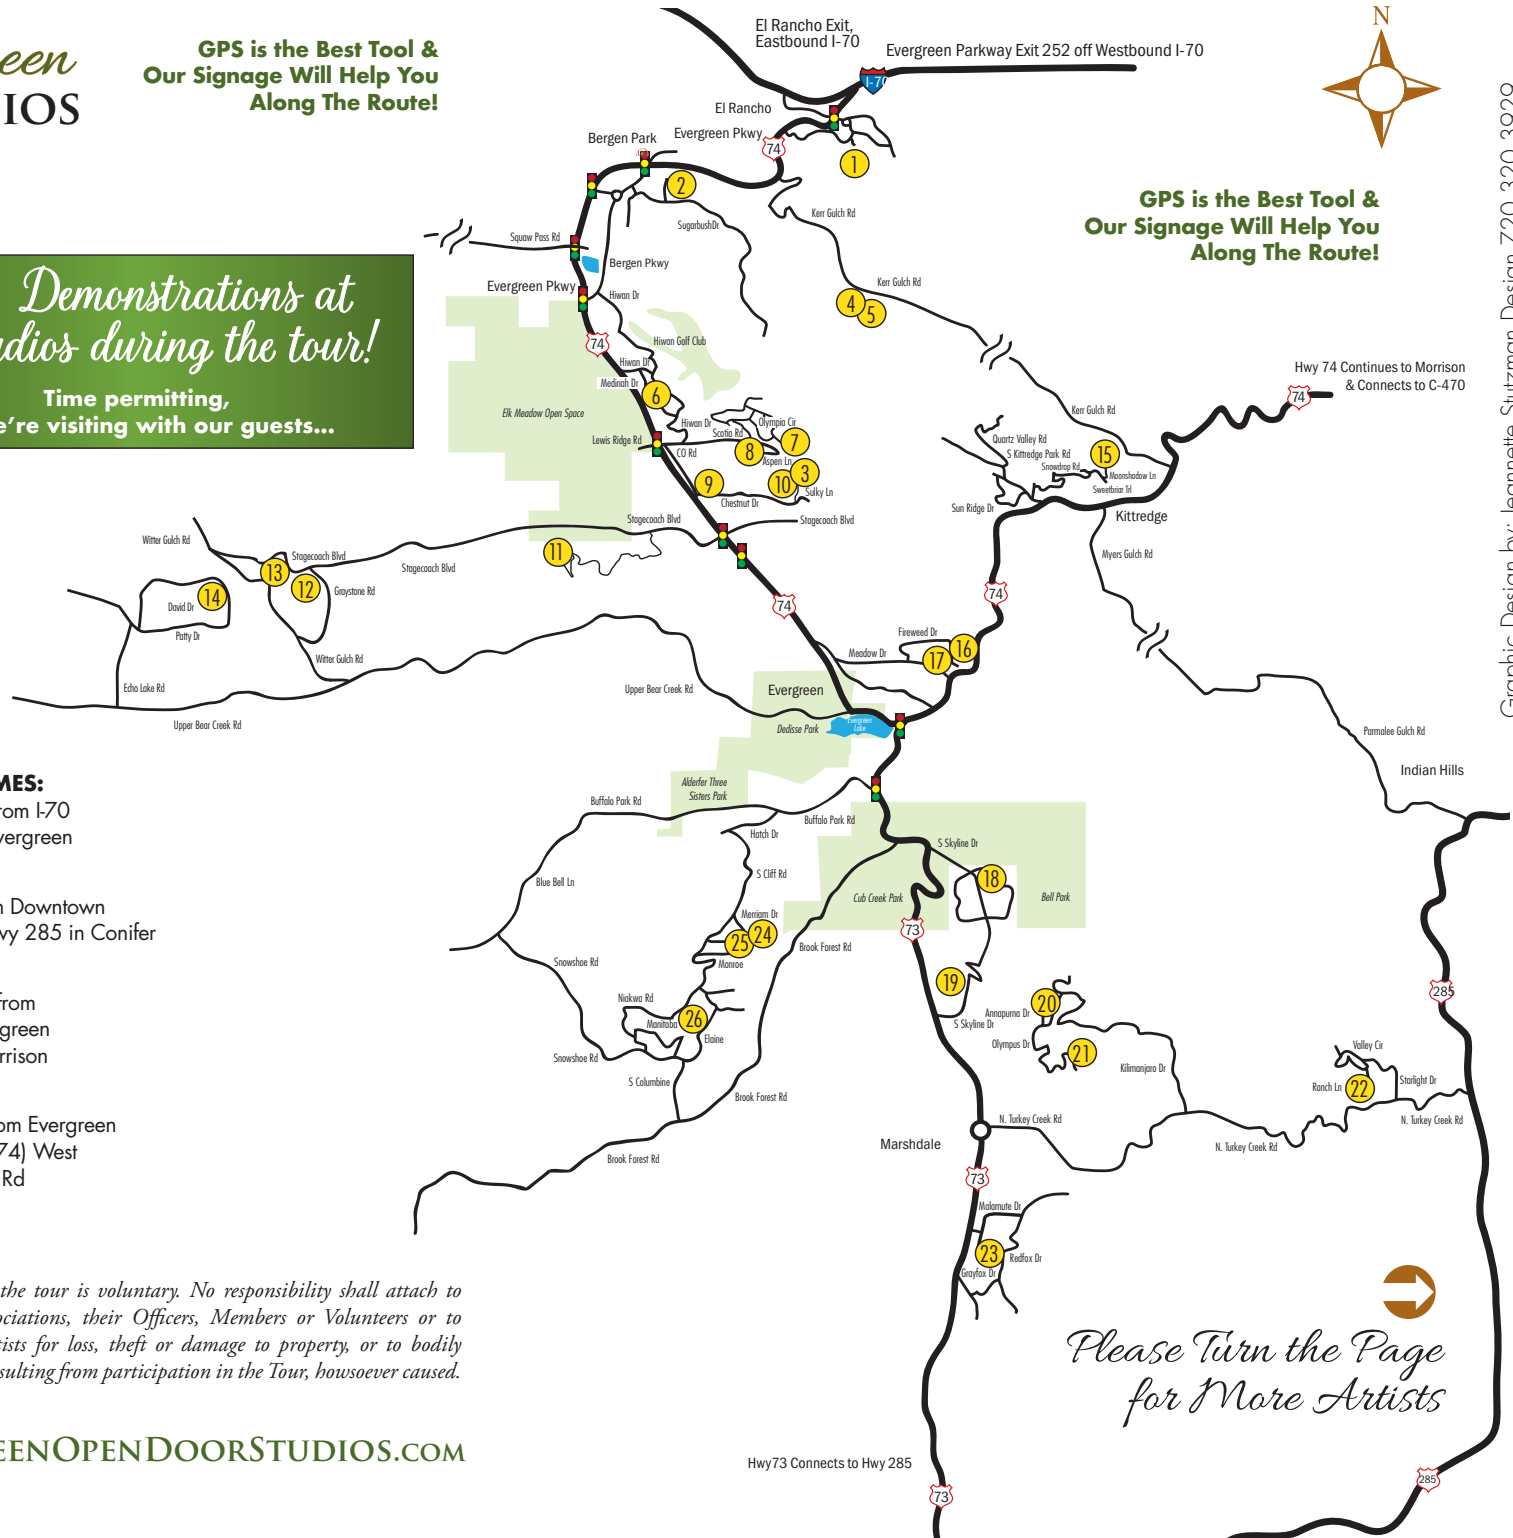

Artists of Evergreen OPEN DOOR STUDIOS

**GPS is the Best Tool &
Our Signage Will Help You
Along The Route!**

**GPS is the Best Tool &
Our Signage Will Help You
Along The Route!**

Map	Artist
1	Jane Christie
2	Paul Thisted
3	Linda Dollahan
4	Pat Fitzharris Newman
5	Idske Hiemstra
6	Ann Simpson
7	Csilla Florida
8	Amy Love
9	Ellen Nelson
10	Jeannette Stutzman
11	Nicole Huggins
12	Alex Redford
13	Nicole Beers
14	Gia Nold
15	Beverly Harper Tinsley
16	Patti Gill
17	Susan Wechsler
18	Bonnie Schechter-Orin
19	Roger Ambrosier
20	Julie Leidel
21	Gretchen Borgelt
22	Susan Judy
23	Sarah St. George
24	Michelle Manquen
25	Michelene Berkey
26	Robyn Thayer

*Live Demonstrations at
the studios during the tour!*

**Time permitting,
as we're visiting with our guests...**

**DISTANCES
& TRAVEL TIMES:**

It is 7 1/2 miles from I-70
to Downtown Evergreen
(12 minutes)

It is 9 miles from Downtown
Evergreen to Hwy 285 in Conifer
(16 minutes)

It is 12.4 miles from
Downtown Evergreen
to C-470 at Morrison
(21 minutes)

It is 4.2 miles from Evergreen
Parkway (Hwy 74) West
to Witter Gulch Rd
(9 minutes)

Participation in the tour is voluntary. No responsibility shall attach to the involved associations, their Officers, Members or Volunteers or to Participating Artists for loss, theft or damage to property, or to bodily injury or death resulting from participation in the Tour, howsoever caused.

EVERGREENOPENDOORSTUDIOS.COM

*Please Turn the Page
for More Artists*